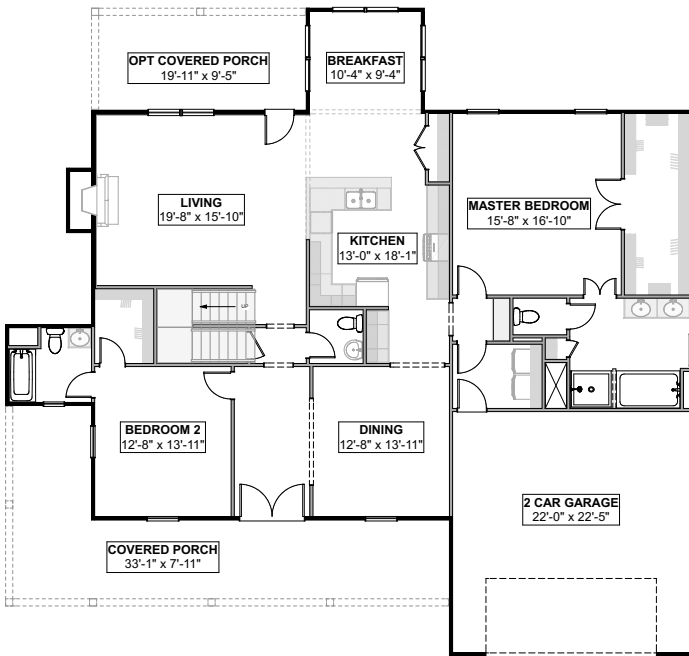

5 BED | 4.5 BATH | 2 CAR | 3342 SQ.FT. | 64'W x 60'D

FRONT ELEVATION

FIRST FLOOR

SECOND FLOOR