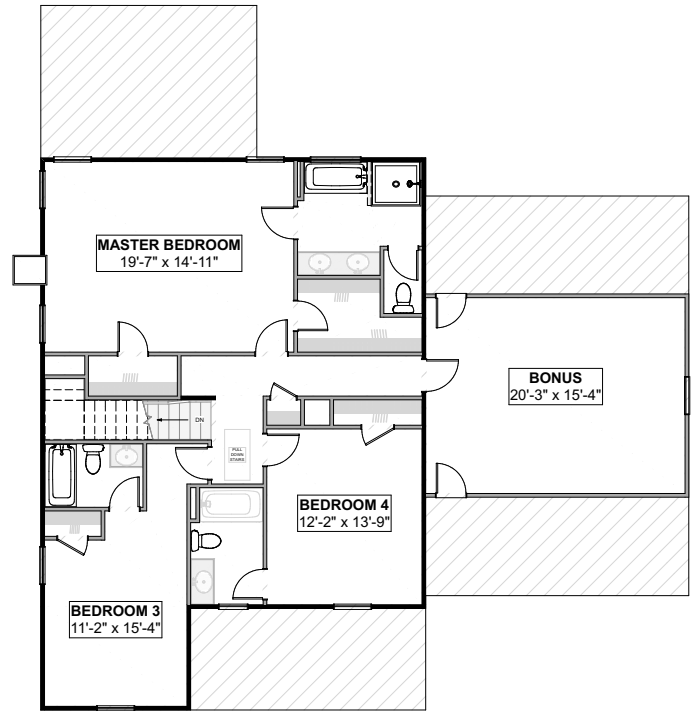

4 BED | 3.5 BATH | 2 CAR | 2795 SQ.FT. | 51'W x 55'D

**FRONT ELEVATION**

**FIRST FLOOR**

**SECOND FLOOR**