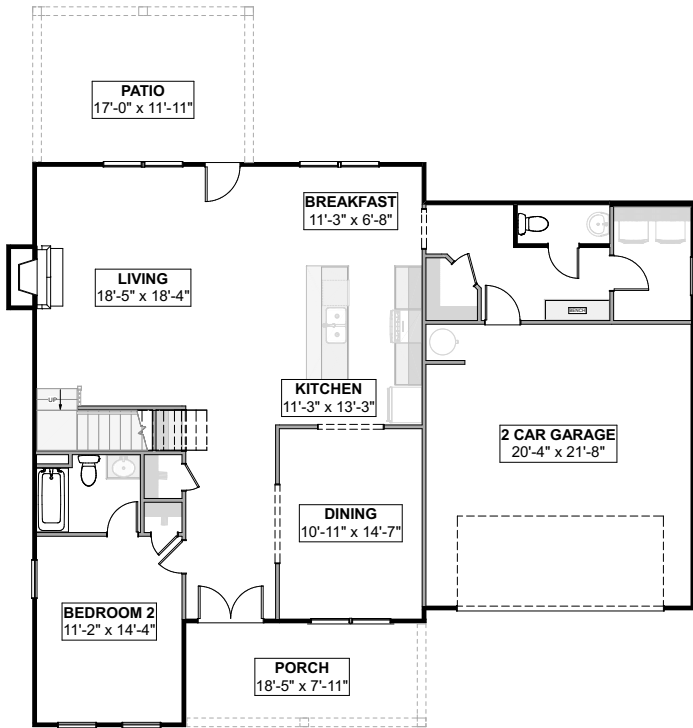

4 BED | 3.5 BATH | 2 CAR | 2795 SQ.FT. | 51'W x 55'D

**FRONT ELEVATION**

**FIRST FLOOR**

**SECOND FLOOR**