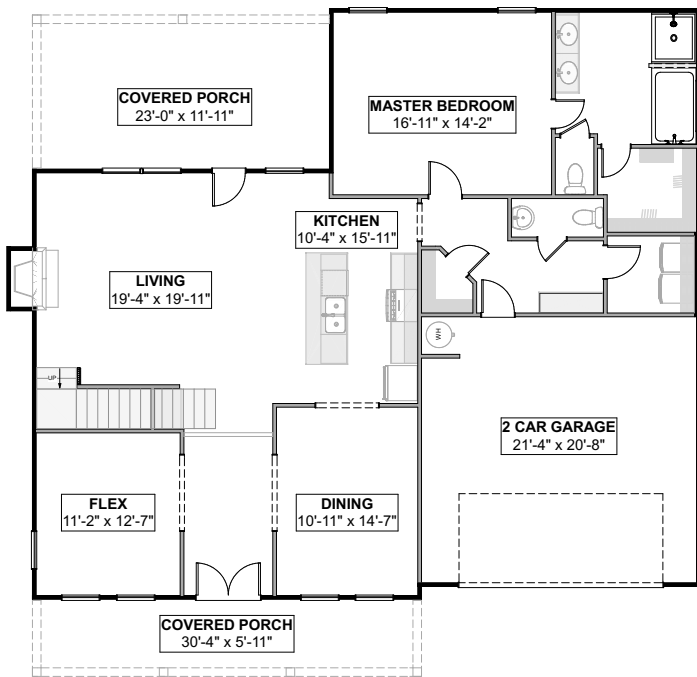

4 BED | 3.5 BATH | 2 CAR | 2592 SQ.FT. | 52'W x 52'D

FRONT ELEVATION

FIRST FLOOR

SECOND FLOOR