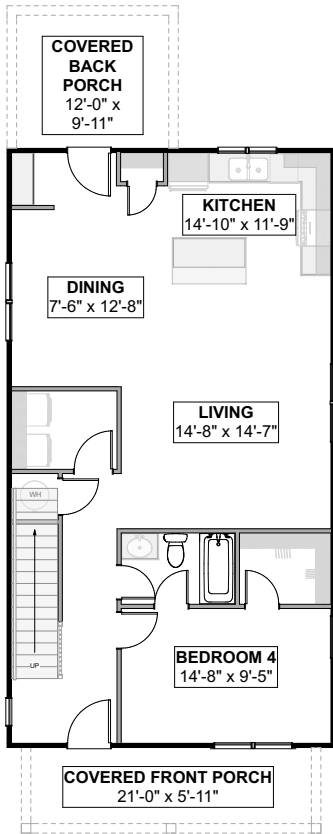

4 BED | 3 BATH | NO GARAGE | 1962 SQ.FT. | 23'W x 58'D

FRONT ELEVATION

FIRST FLOOR

SECOND FLOOR