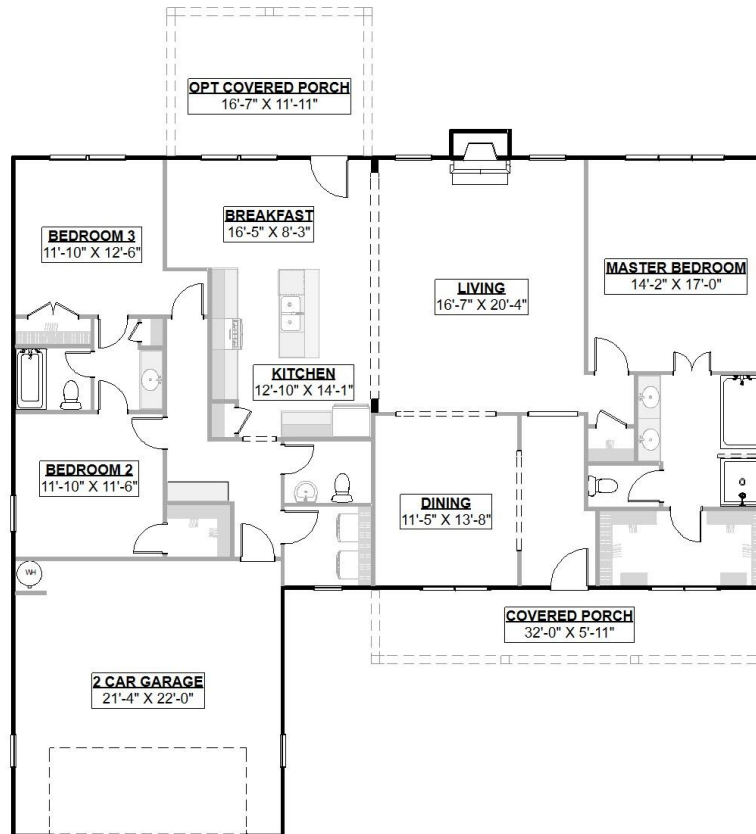

3 BED | 2.5 BATH | 2 CAR | 2085 SQ.FT. | 61'W x 67'D

FRONT ELEVATION

FIRST FLOOR