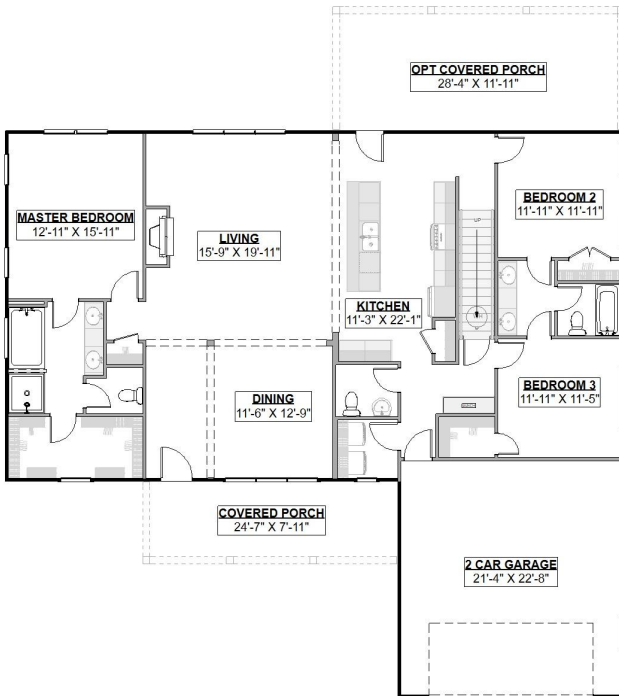

4 BED | 3.5 BATH | 2 CAR | 2374 SQ.FT. | 60'W x 67'D

FRONT ELEVATION

FIRST FLOOR

SECOND FLOOR